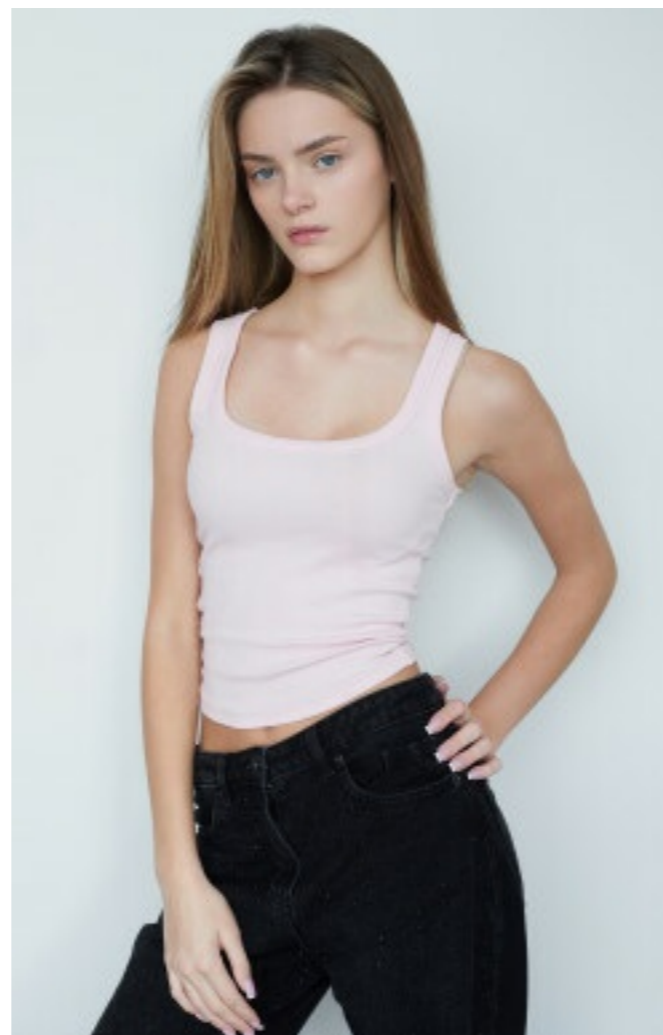

MZM

ANN

HEIGHT 177 CM
BUST 78
WAIST 58
HIPS 88

SHOES 39
HAIR LIGHT BROWN
EYES BLUE