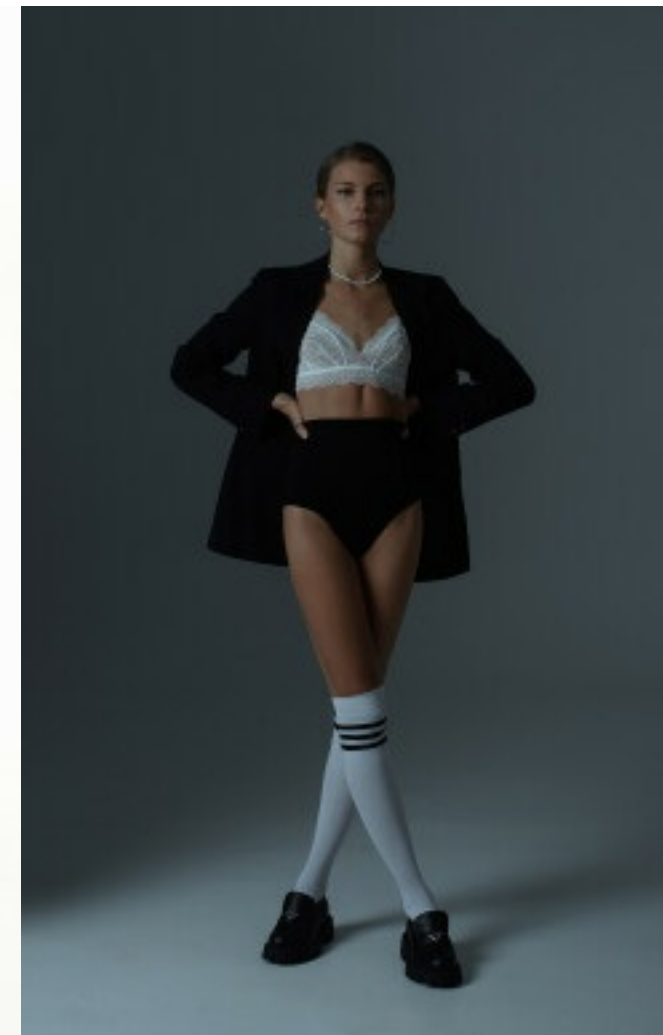

## ELIZABETH

HEIGHT	178 CM	SHOES	38
BUST	84	HAIR	LIGHT
WAIST	62		BROWN
HIPS	88	EYES	BROWN