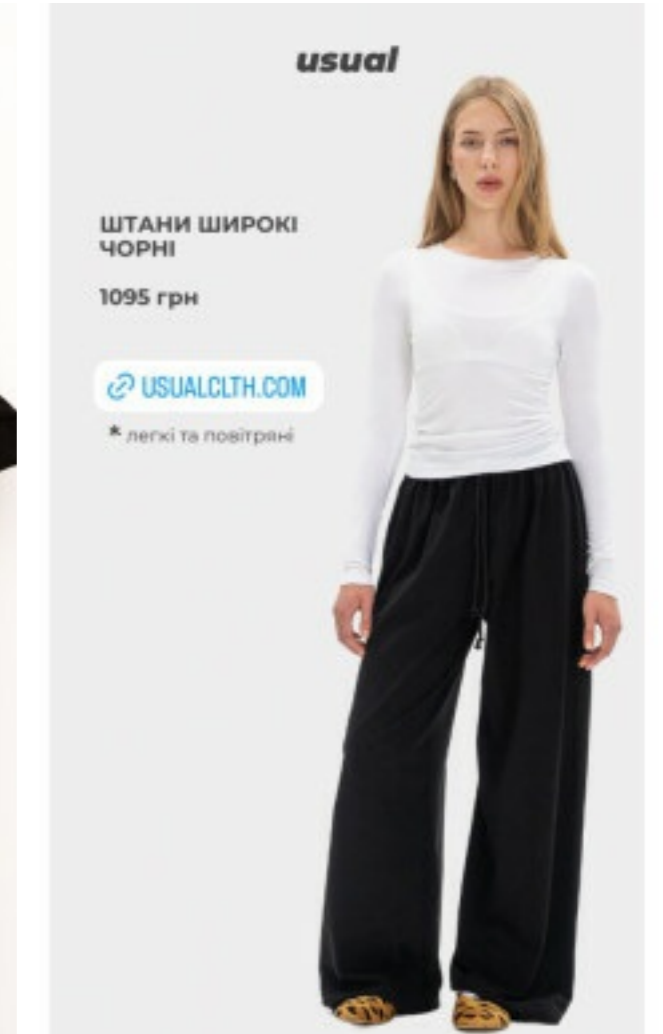

MZM

LIZA

HEIGHT	171 CM	SHOES	38
BUST	84	HAIR	BLOND
WAIST	60	EYES	BLUE
HIPS	87		