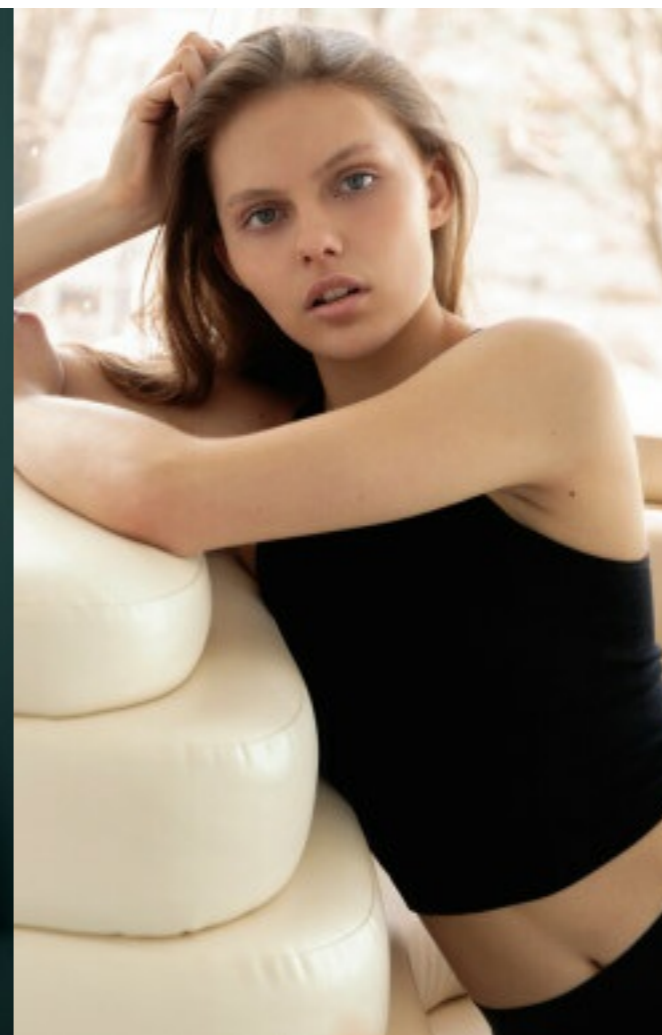

## SOEL

HEIGHT	171 CM	SHOES	38-39
BUST	85	HAIR	LIGHT BROWN
WAIST	61	EYES	BLUE
HIPS	88		