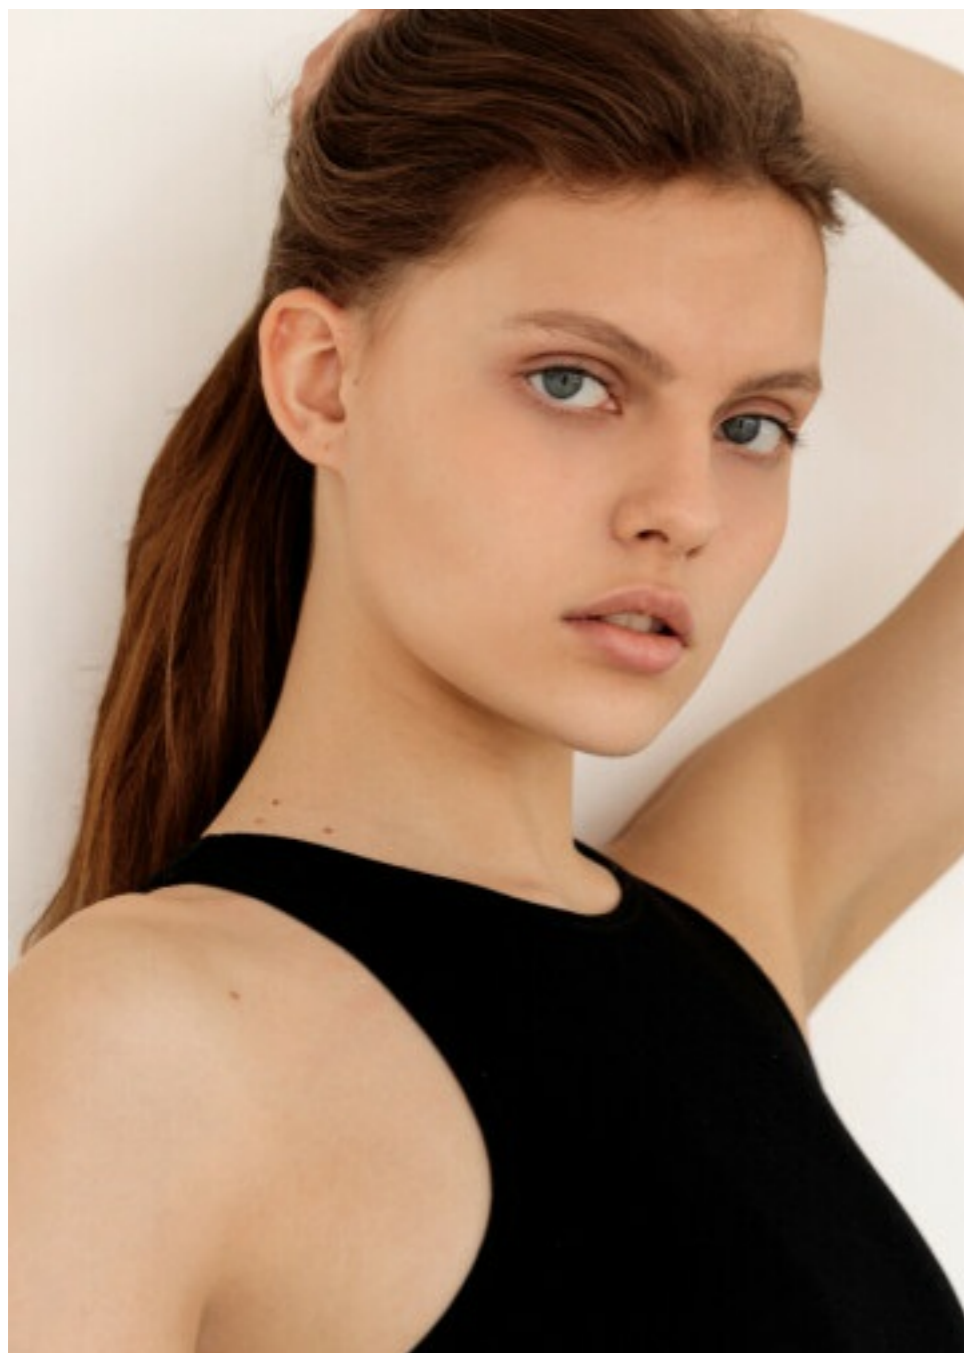

## SOEL

HEIGHT	171 CM	SHOES	38-39
BUST	85	HAIR	LIGHT BROWN
WAIST	61	EYES	BLUE
HIPS	88		