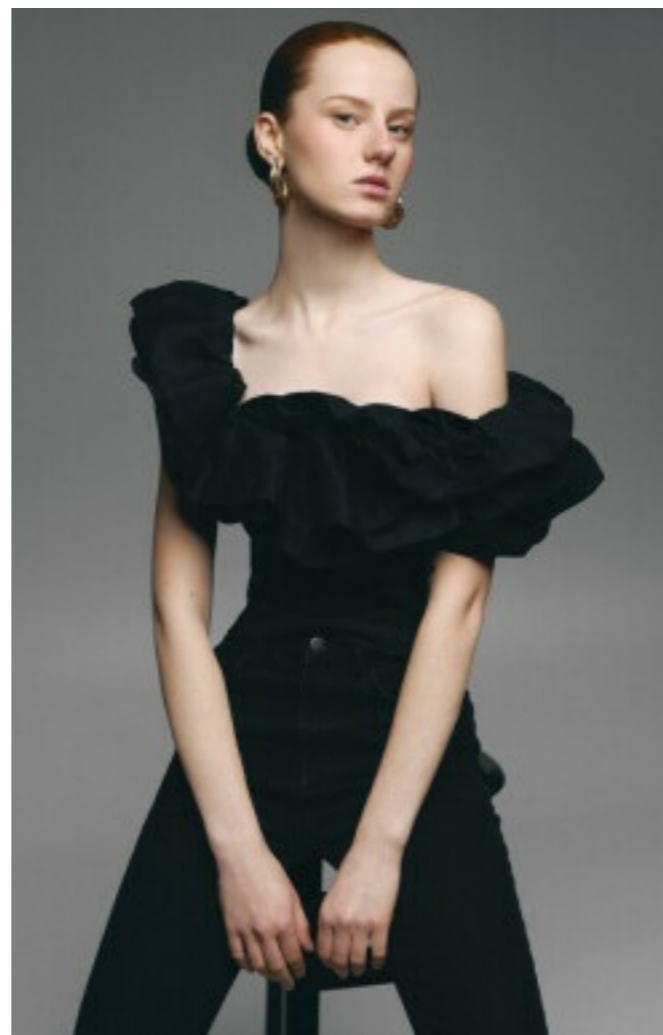

## SOFI

HEIGHT 174 CM  
BUST 78  
WAIST 58  
HIPS 89

SHOES 39  
HAIR DARK RED  
EYES GREEN