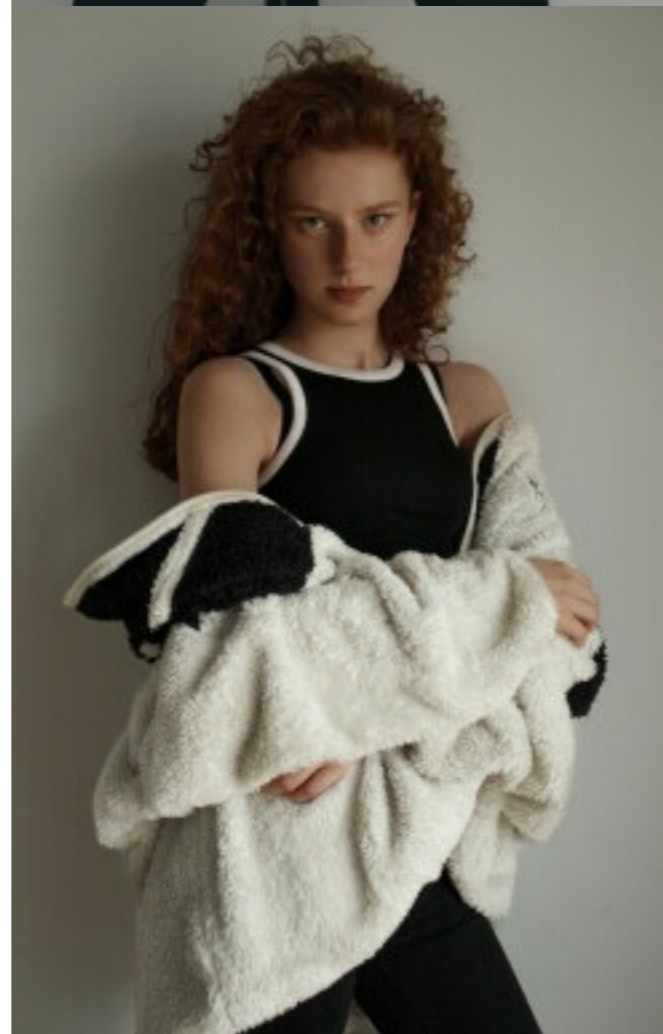

## SOFI

HEIGHT 174 CM  
BUST 78  
WAIST 58  
HIPS 89

SHOES 39  
HAIR DARK RED  
EYES GREEN