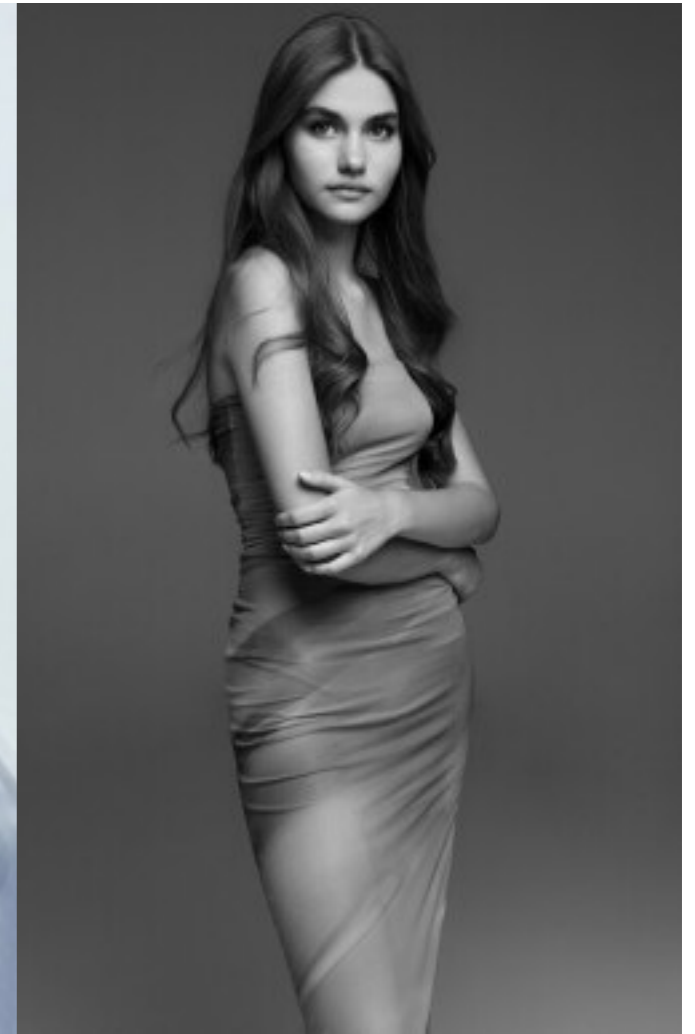

MZM

SOLOMIA

HEIGHT	178 CM	SHOES	39-40
BUST	84	HAIR	LIGHT BROWN
WAIST	60	EYES	BLUE
HIPS	91		