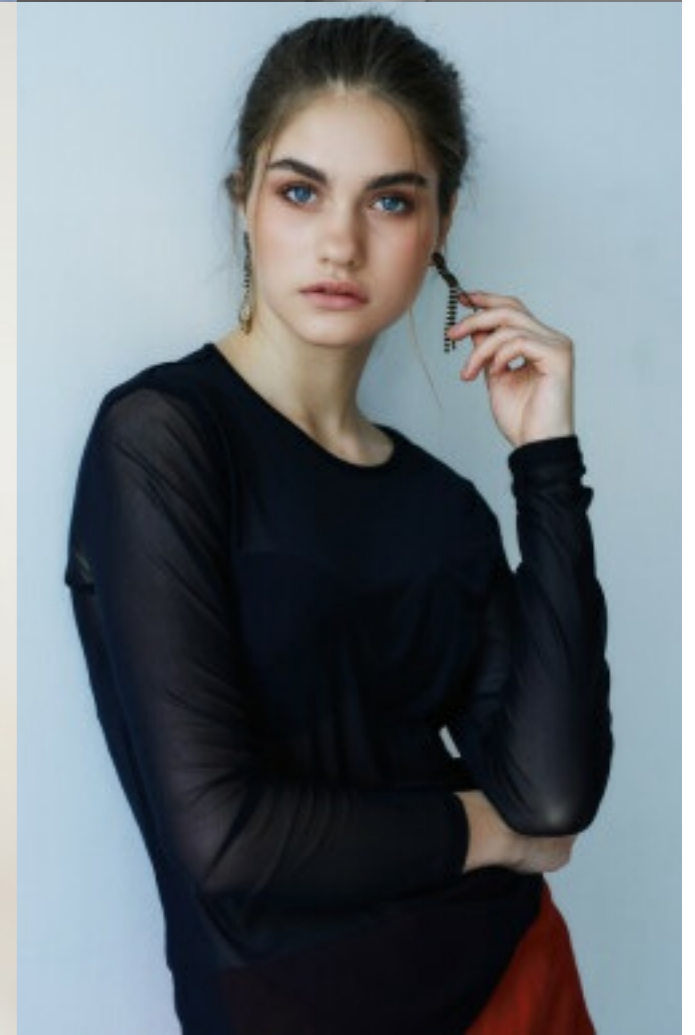

MZM

SOLOMIA

HEIGHT	178 CM	SHOES	39-40
BUST	84	HAIR	LIGHT BROWN
WAIST	60	EYES	BLUE
HIPS	91		