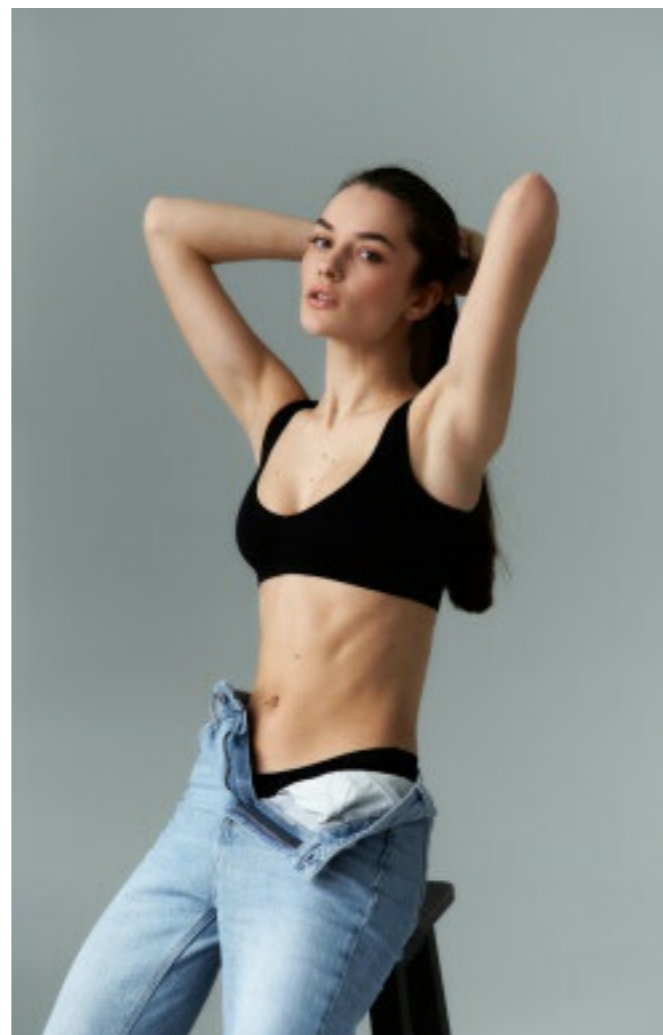

MZM

SNIZHANA SHYP

HEIGHT	176 CM	SHOES	39
BUST	82	HAIR	BROWN
WAIST	59	EYES	GREEN
HIPS	90		