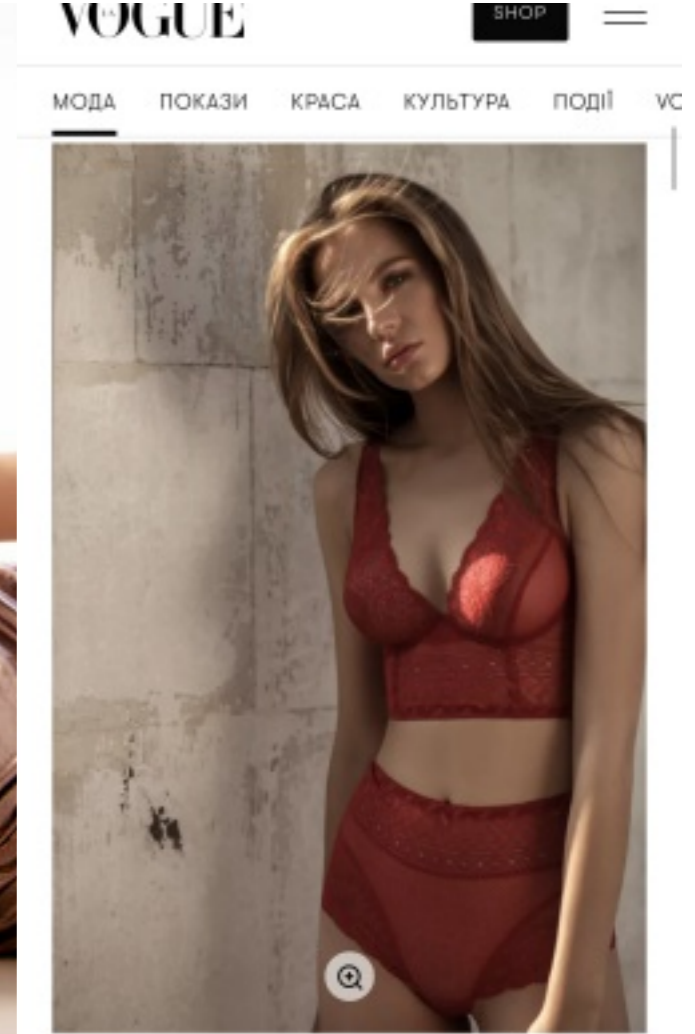

## VITA YUTOVETS

HEIGHT	178 CM	SHOES	40
BUST	90	HAIR	BLONDE
WAIST	62	EYES	GREEN
HIPS	90		