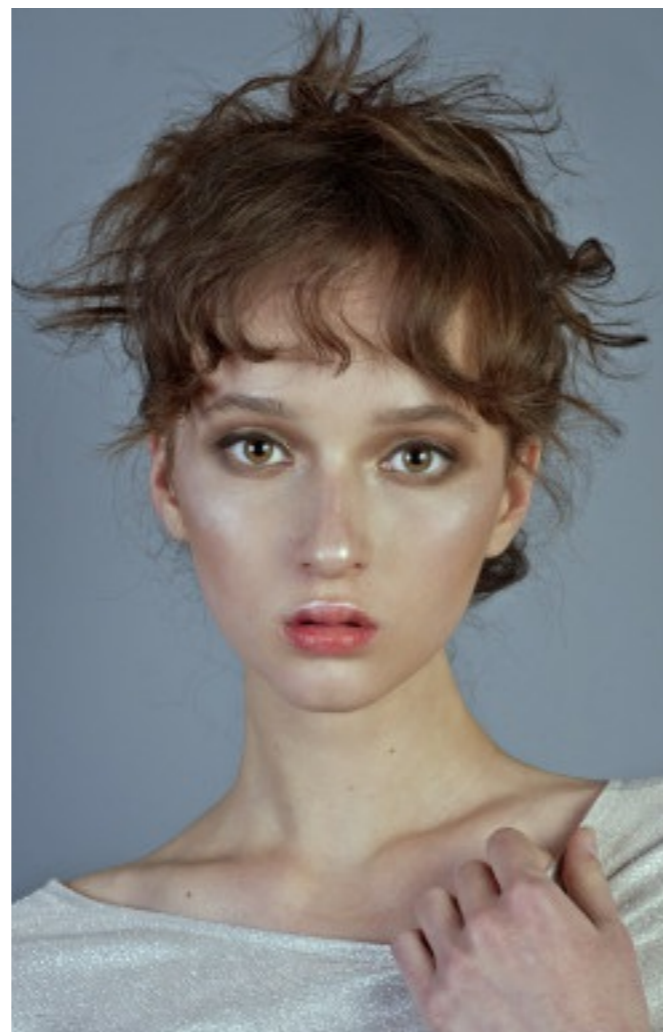

MZM

ANNA MANKOVSKA

HEIGHT	180 CM	SHOES	39
BUST	84	HAIR	BROWN
WAIST	64	EYES	GREEN-BROWN
HIPS	97		