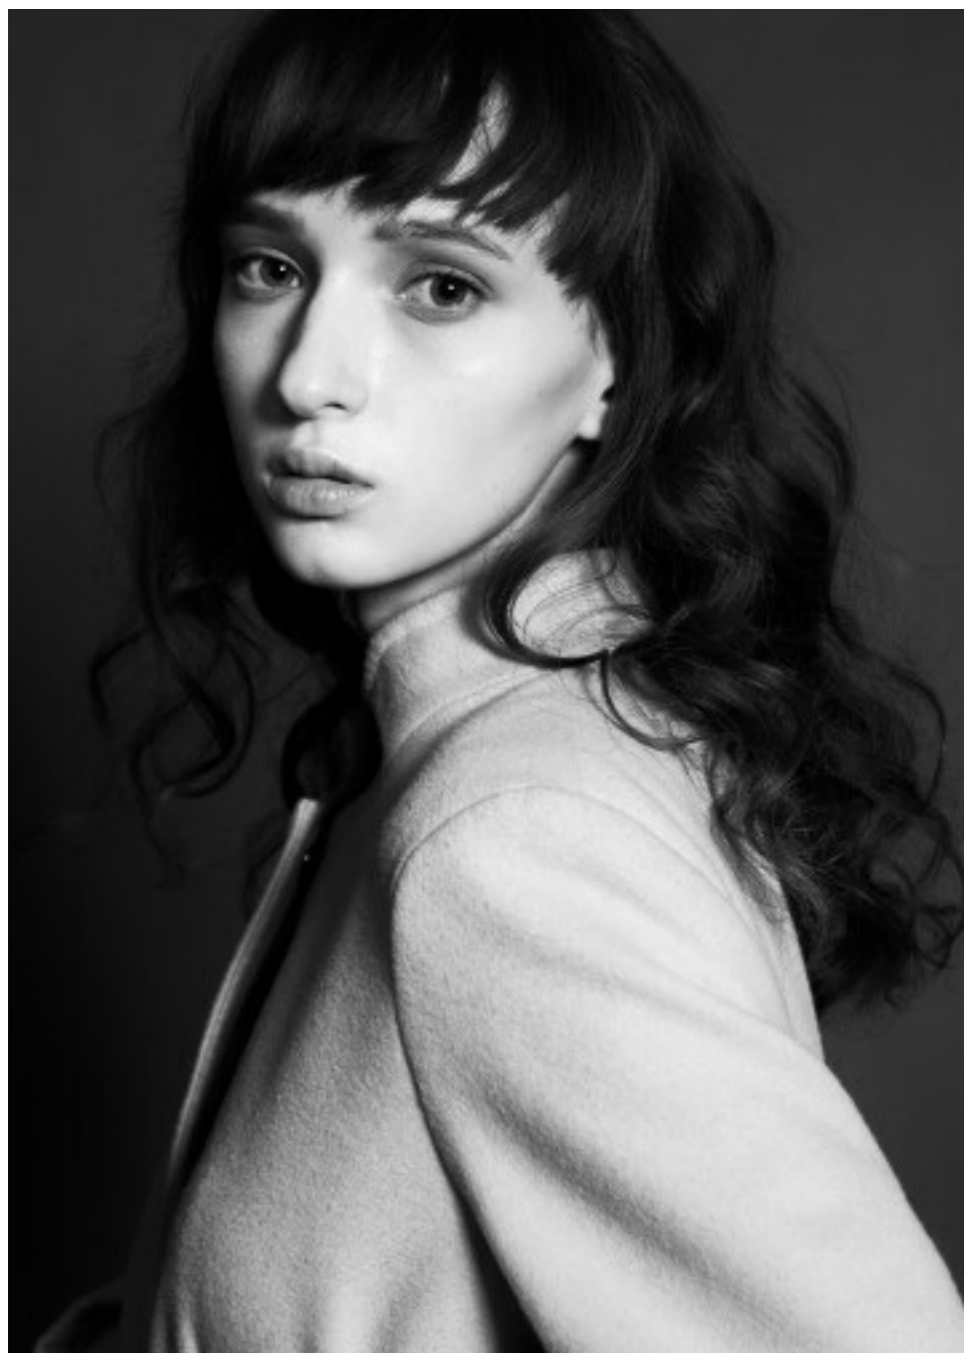

MZM

ANNA MANKOVSKA

HEIGHT	180 CM	SHOES	39
BUST	84	HAIR	BROWN
WAIST	64	EYES	GREEN-BROWN
HIPS	97		