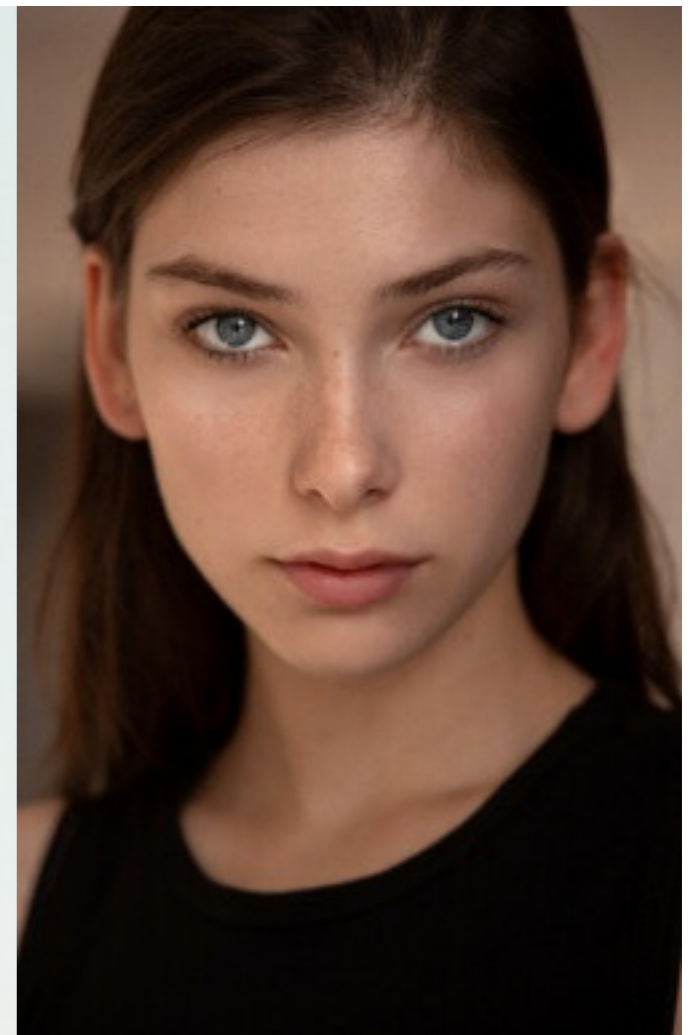

## ANNE

HEIGHT 174 CM  
BUST 80  
WAIST 59  
HIPS 88

SHOES 38-39  
HAIR BROWN  
EYES BLUE