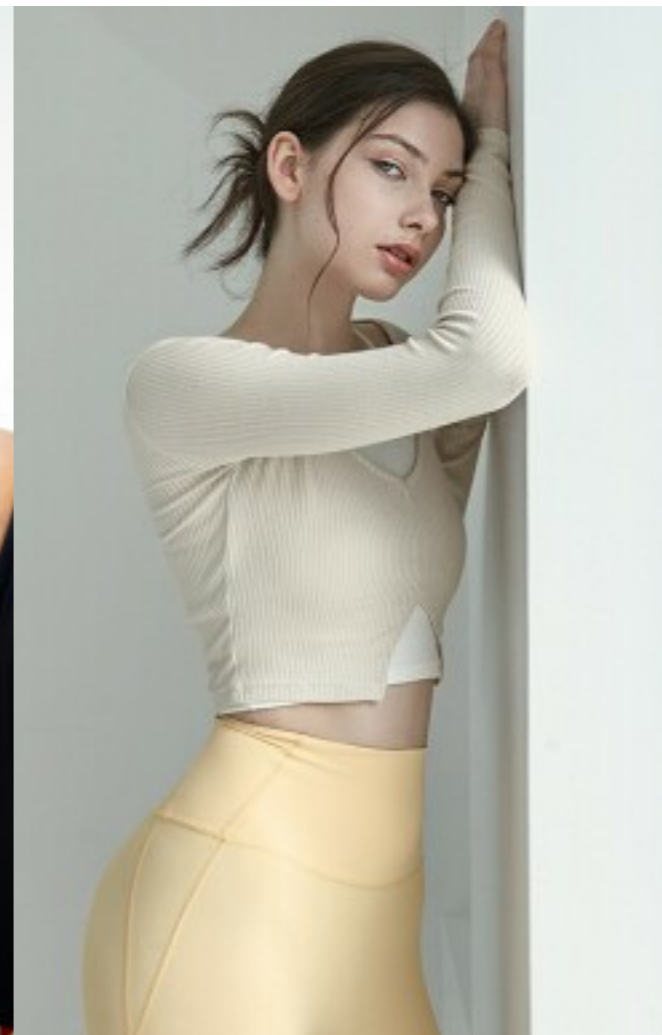

## ANNE

HEIGHT 174 CM  
BUST 80  
WAIST 59  
HIPS 88

SHOES 38-39  
HAIR BROWN  
EYES BLUE