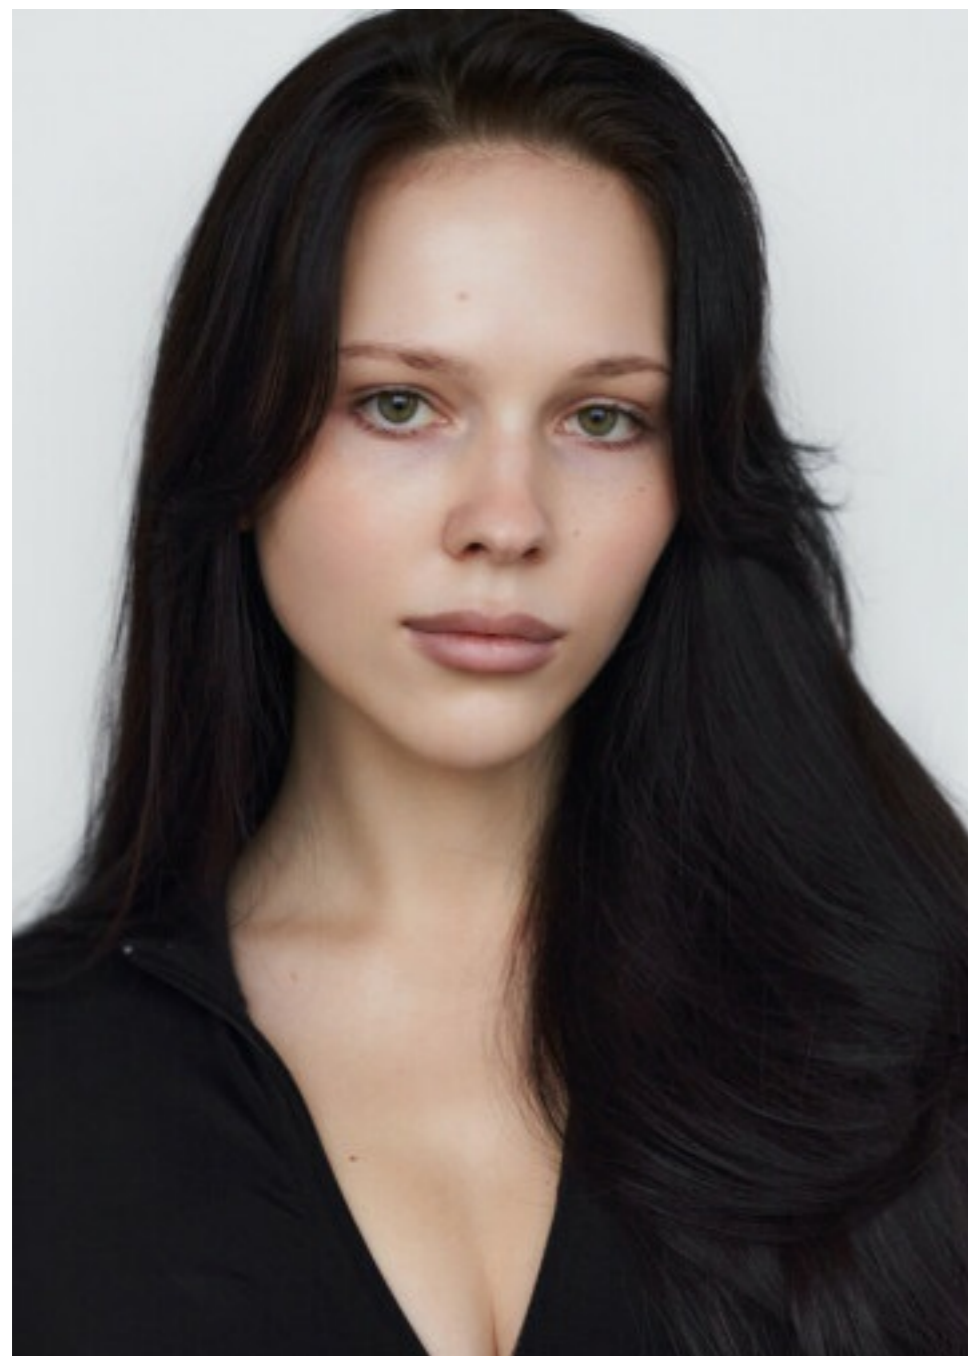

MZM

ILONA KLYMKO

HEIGHT	172 CM	SHOES	40
BUST	81	HAIR	LIGHT
WAIST	59		BROWN
HIPS	87	EYES	GREEN

Balance Your Life