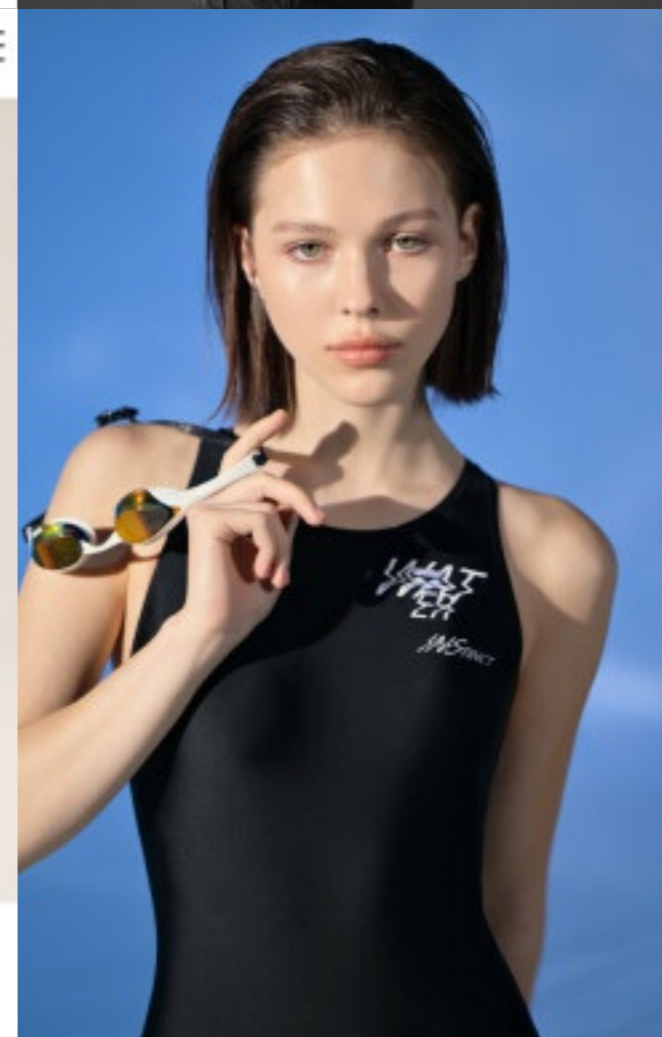

MZM

ILONA KLYMKO

HEIGHT	172 CM	SHOES	40
BUST	81	HAIR	LIGHT
WAIST	59		BROWN
HIPS	87	EYES	GREEN

Balance Your Life