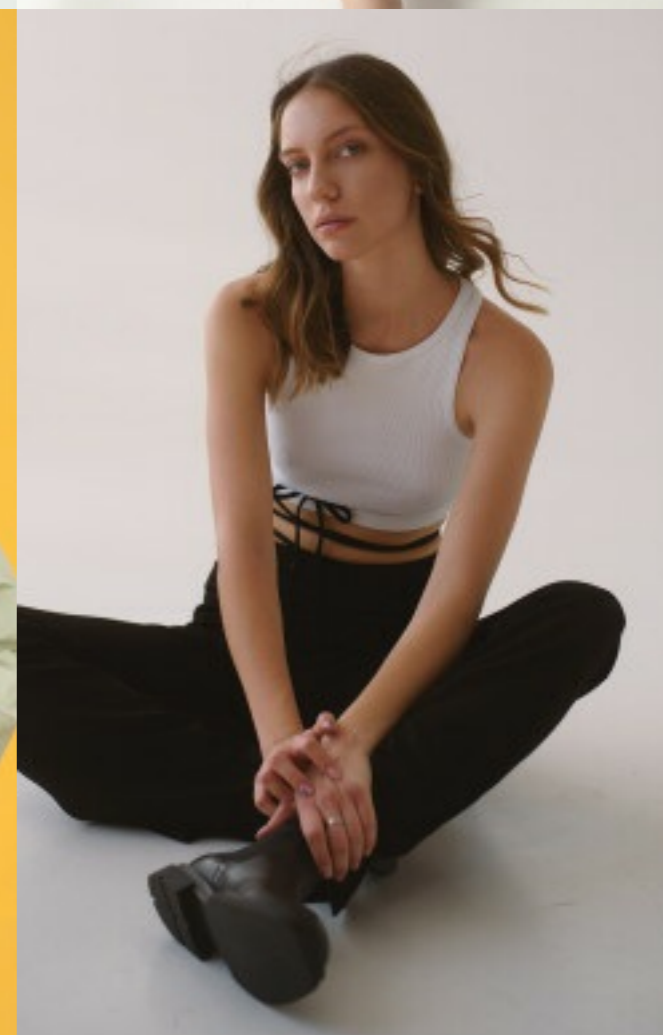

MZM

STACY BRON

HEIGHT	177 CM	SHOES	39
BUST	82	HAIR	BROWN
WAIST	59	EYES	BLUE
HIPS	88		