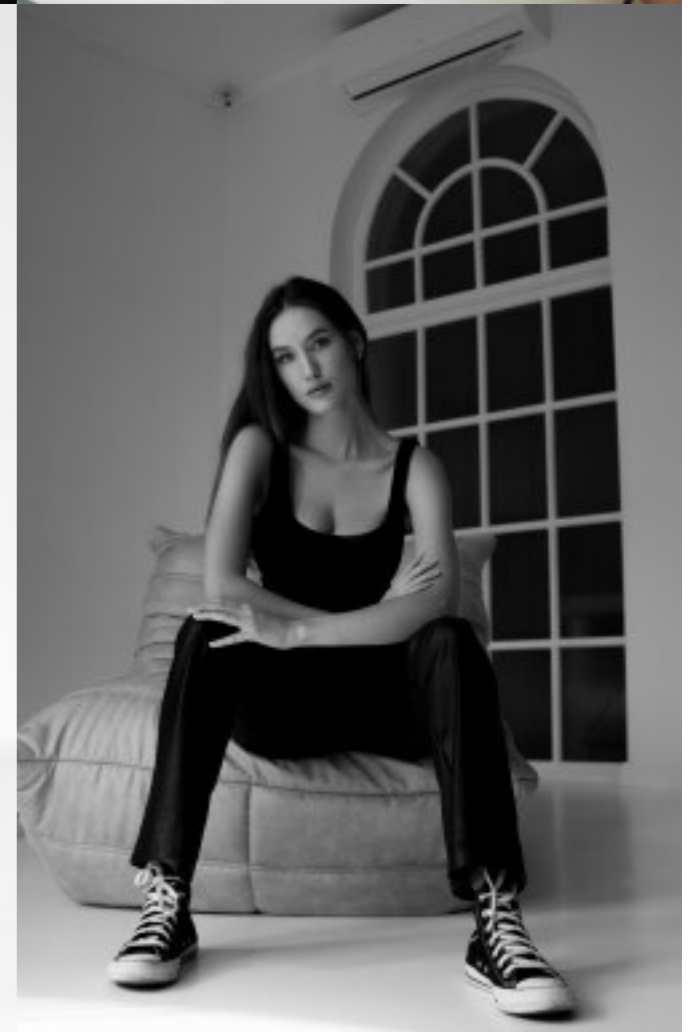

MZM

ANGIE

HEIGHT	170 CM	SHOES	38
BUST	87	HAIR	BROWN
WAIST	60	EYES	BLUE GRAY
HIPS	95		