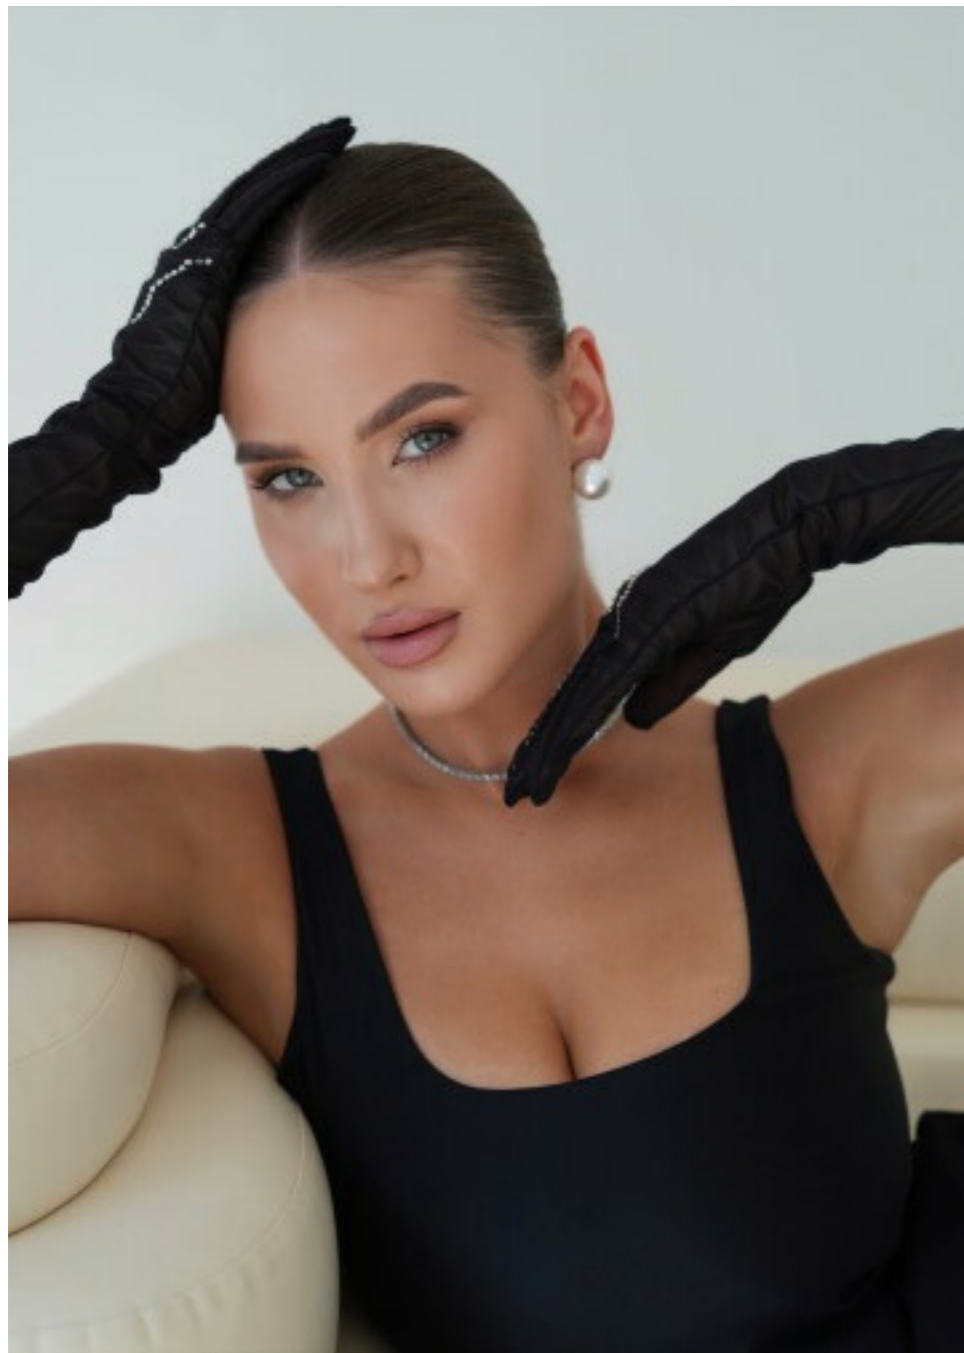

MZM

ANGIE

HEIGHT	170 CM	SHOES	38
BUST	87	HAIR	BROWN
WAIST	60	EYES	BLUE GRAY
HIPS	95		