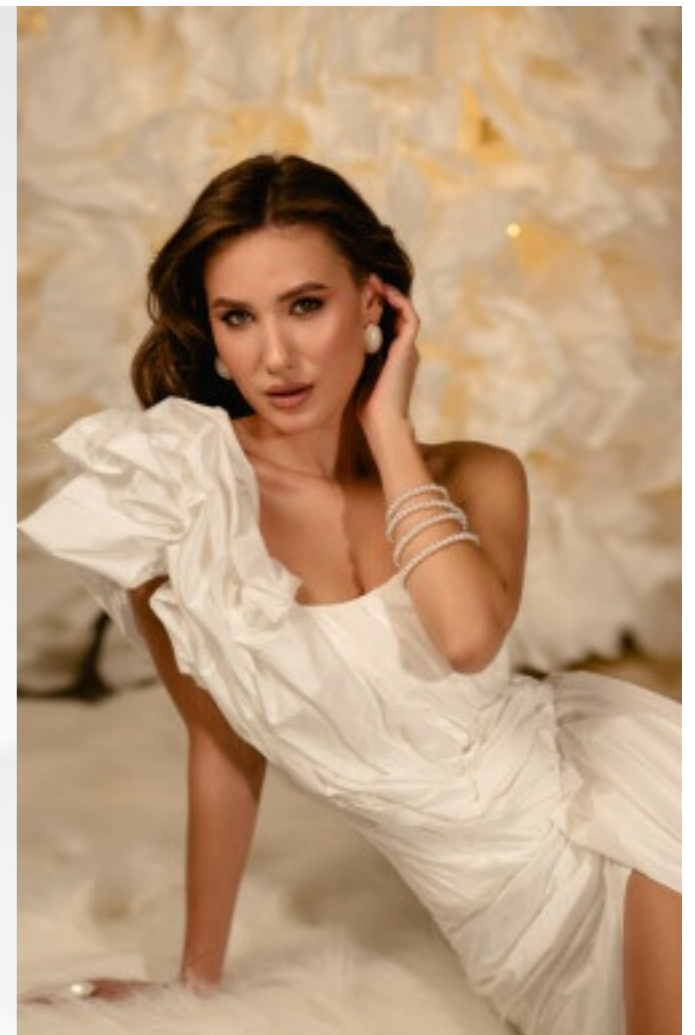

MZM

ANGIE

HEIGHT	170 CM	SHOES	38
BUST	87	HAIR	BROWN
WAIST	60	EYES	BLUE GRAY
HIPS	95		