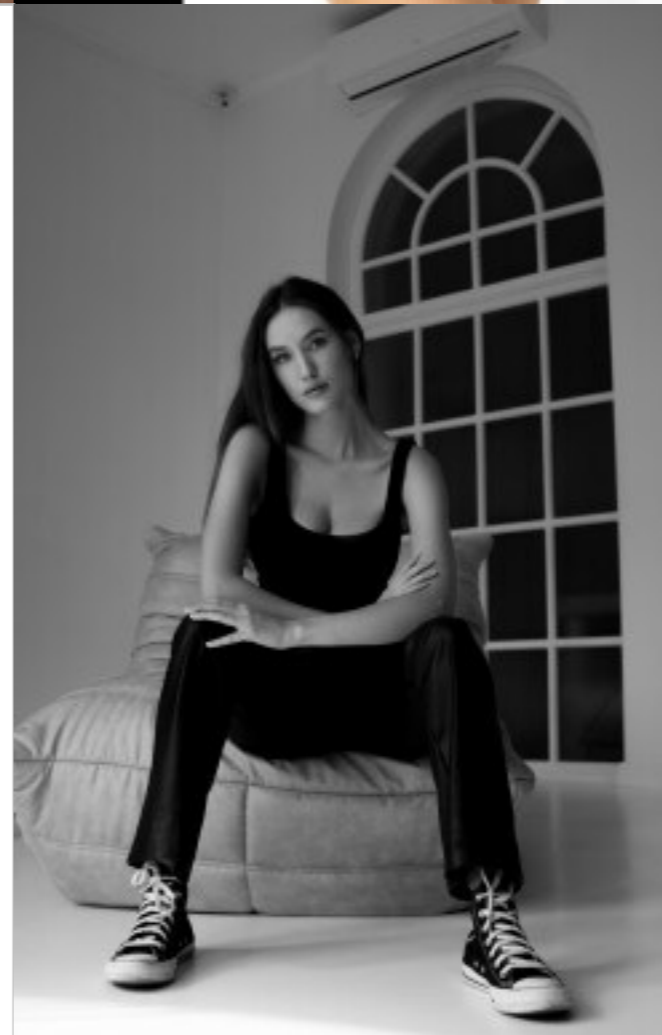

MZM

ANGIE

HEIGHT	170 CM	SHOES	38
BUST	87	HAIR	BROWN
WAIST	60	EYES	BLUE GRAY
HIPS	95		