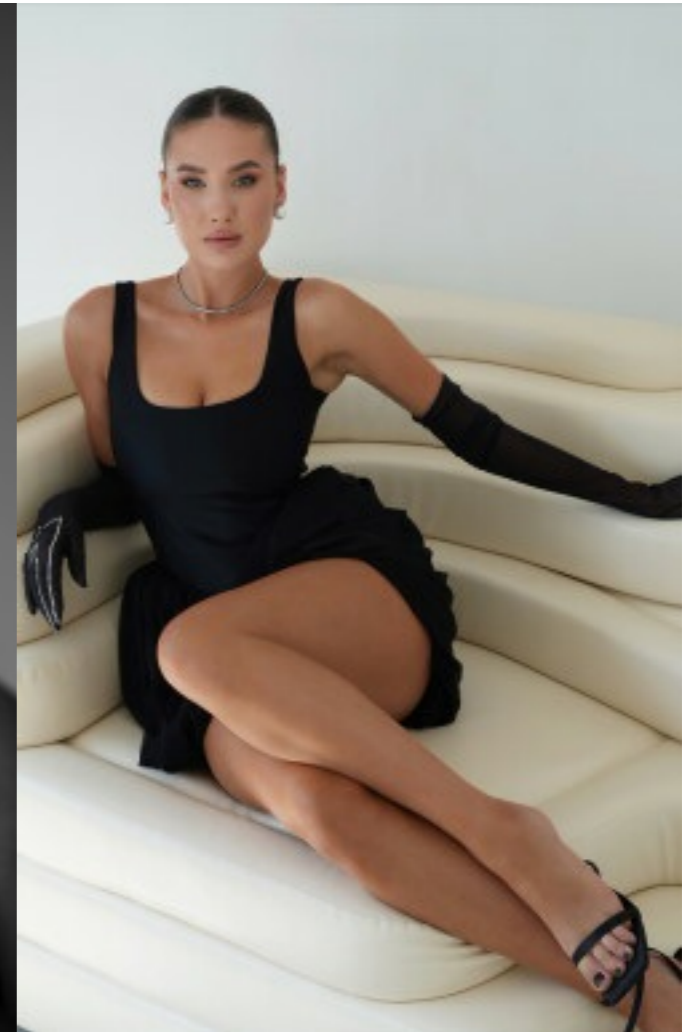

MZM

ANGIE

HEIGHT	170 CM	SHOES	38
BUST	87	HAIR	BROWN
WAIST	60	EYES	BLUE GRAY
HIPS	95		