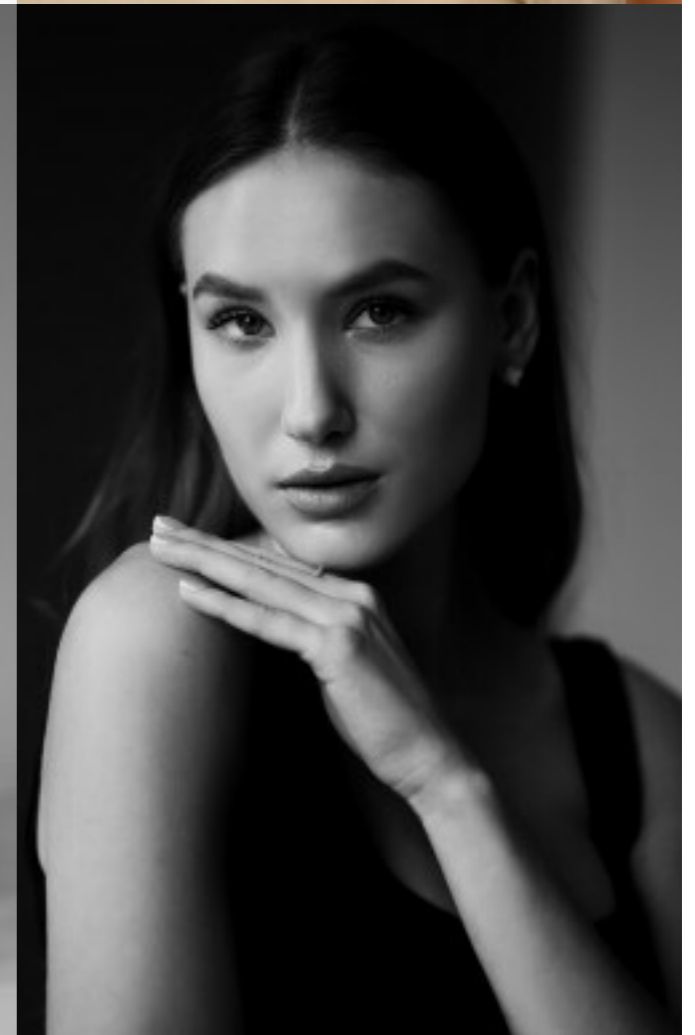

MZM

ANGIE

HEIGHT	170 CM	SHOES	38
BUST	87	HAIR	BROWN
WAIST	60	EYES	BLUE GRAY
HIPS	95		