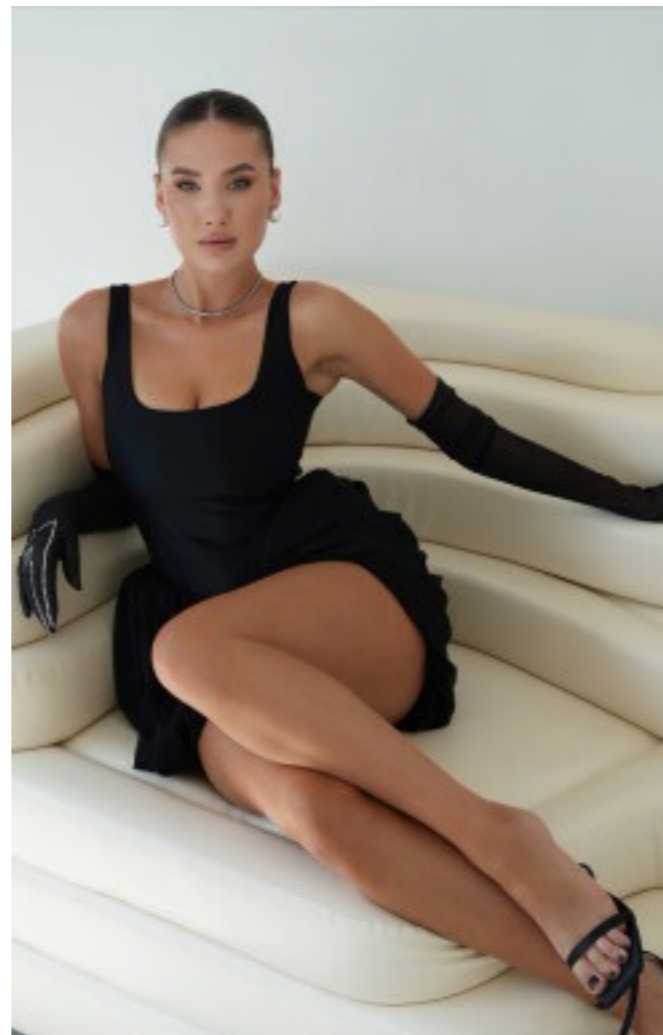

MZM

ANGIE

HEIGHT	170 CM	SHOES	38
BUST	87	HAIR	BROWN
WAIST	60	EYES	BLUE GRAY
HIPS	95		