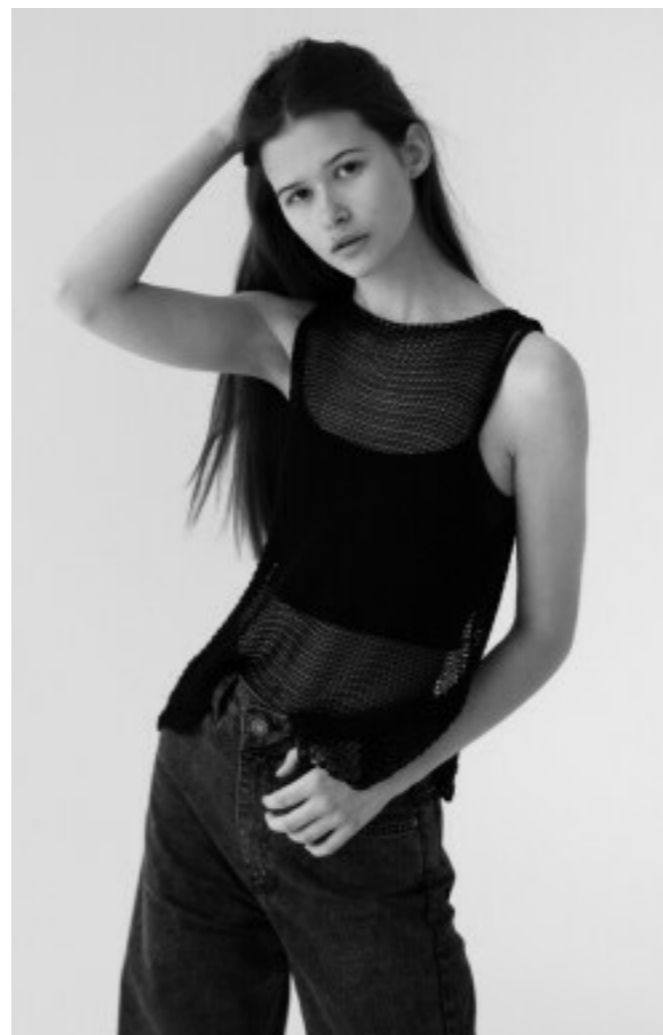

MZM

KETTY

HEIGHT 174 CM
BUST 80
WAIST 57
HIPS 87

SHOES 38
HAIR LIGHT
EYES BROWN