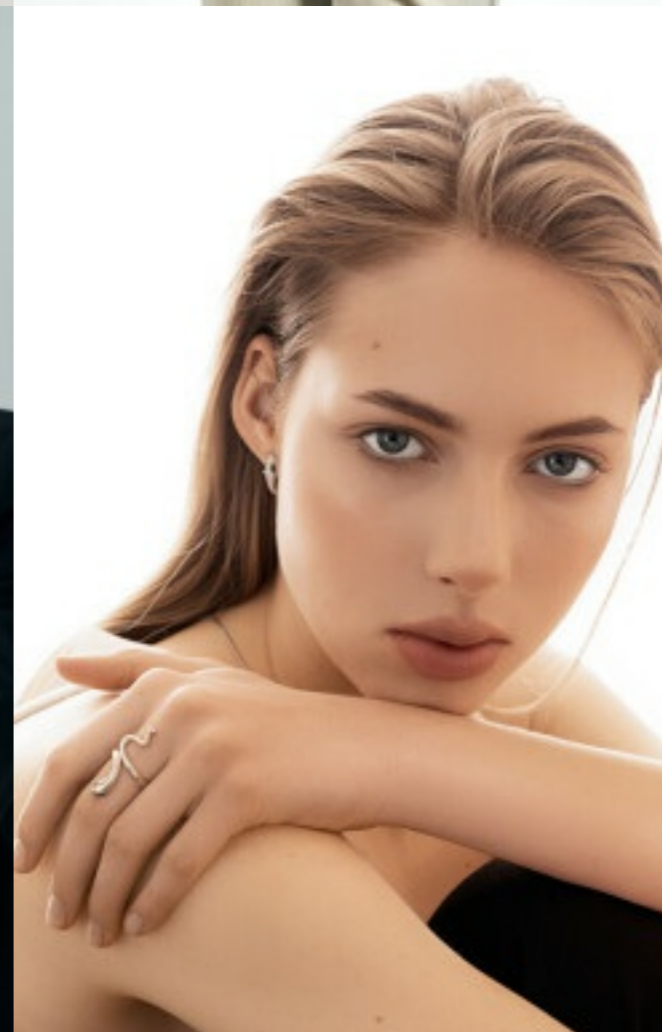

## LIZA

HEIGHT 171 CM  
BUST 84  
WAIST 60  
HIPS 87

SHOES 38  
HAIR  
EYES