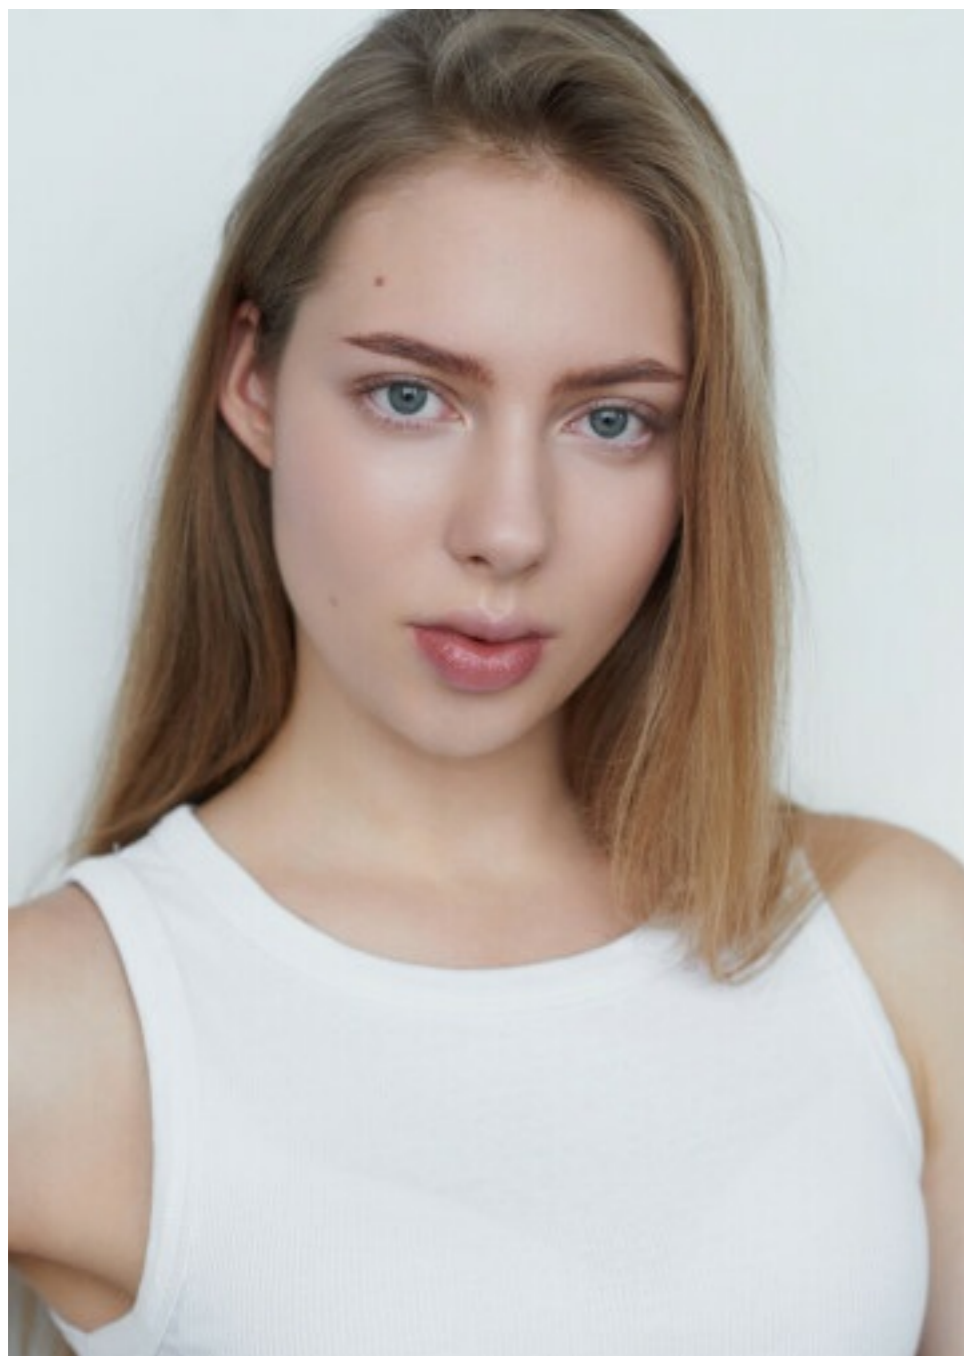

## LIZA

HEIGHT 171 CM  
BUST 84  
WAIST 60  
HIPS 87

SHOES 38  
HAIR  
EYES