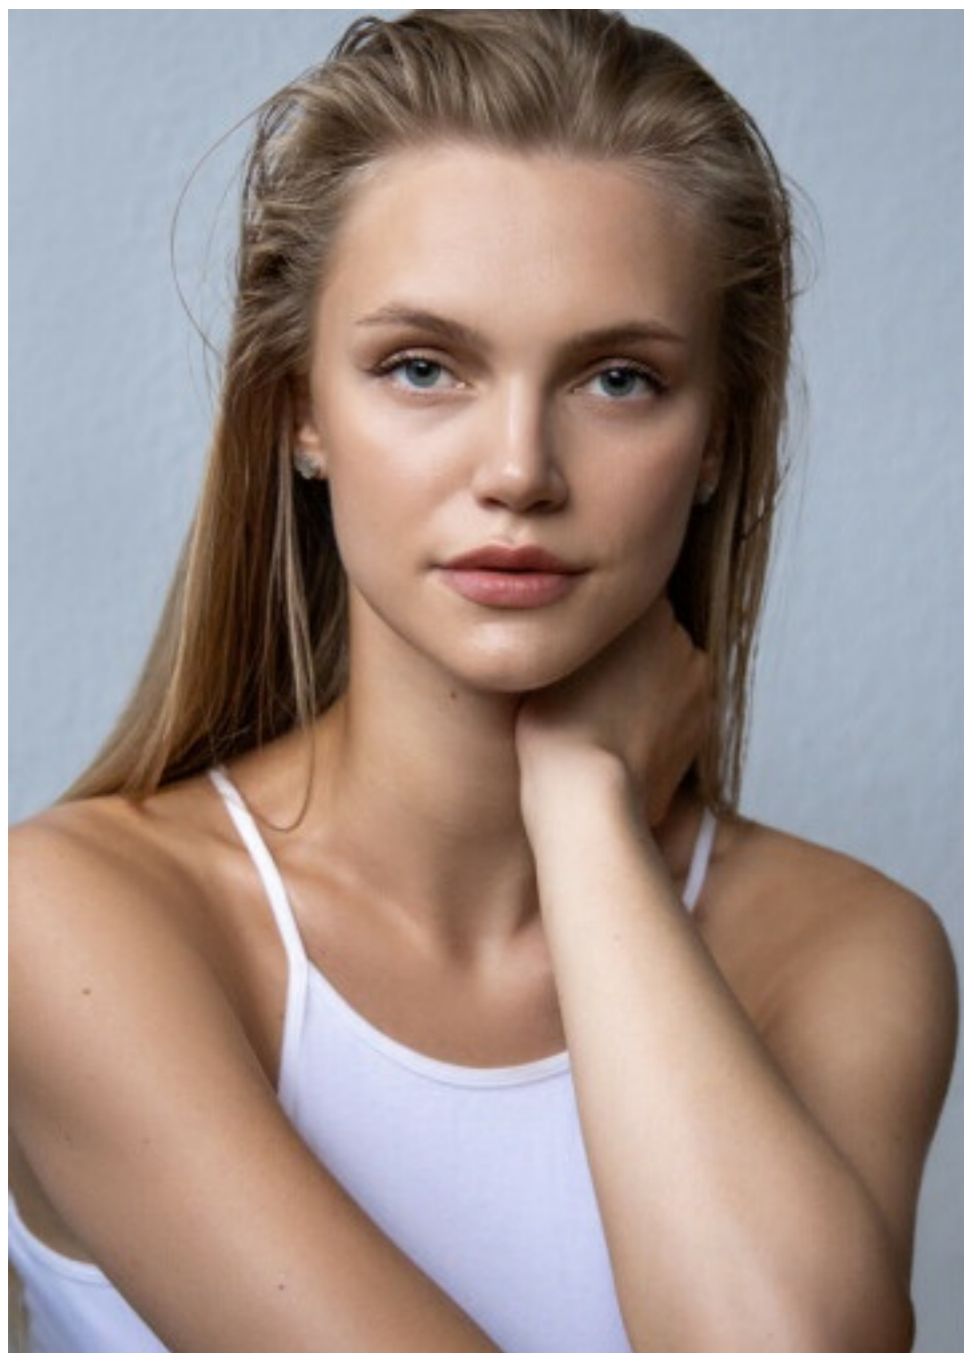

## MARI

HEIGHT 171 CM  
BUST 86  
WAIST 60  
HIPS 90

SHOES 39  
HAIR BLOND  
EYES BLUE