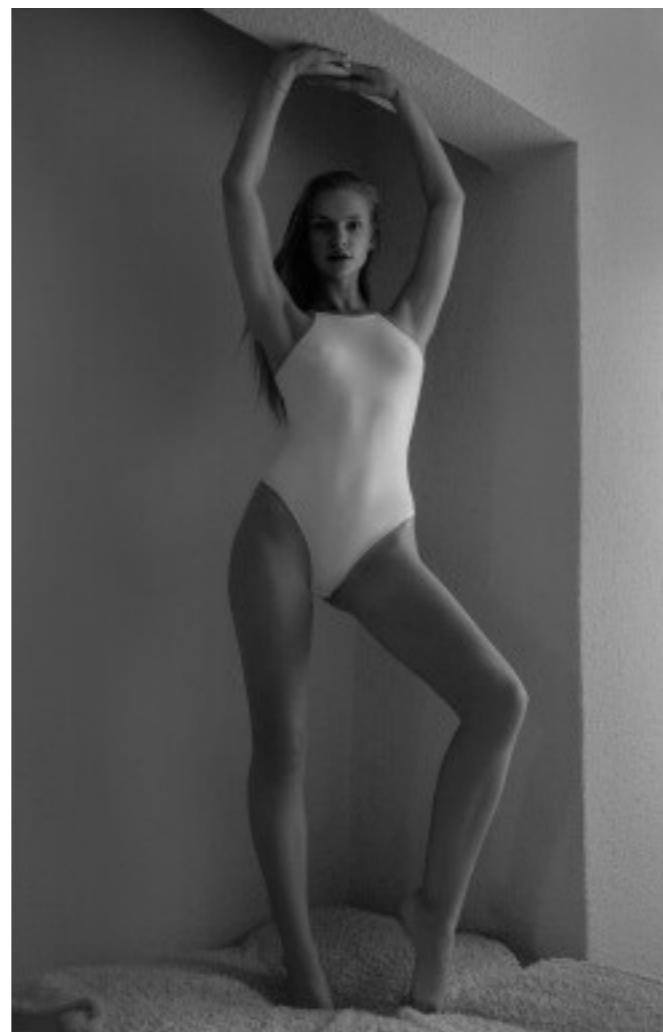

## MARI

HEIGHT 171 CM  
BUST 86  
WAIST 60  
HIPS 90

SHOES 39  
HAIR BLOND  
EYES BLUE