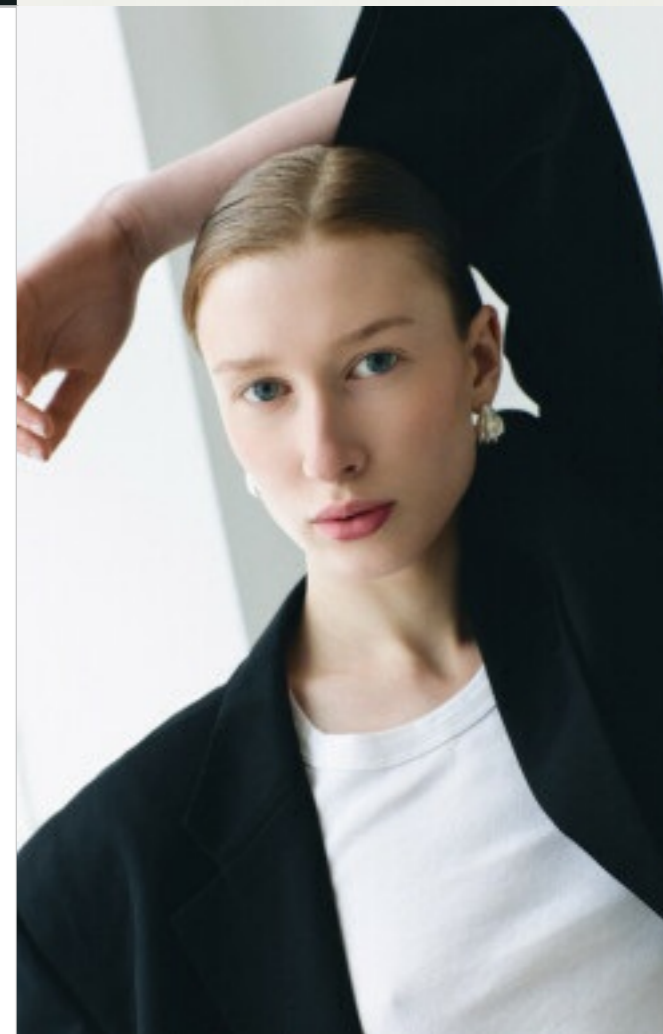

## ROXOLANA

HEIGHT	179 CM	SHOES	40-41
BUST	83	HAIR	BLOND
WAIST	60	EYES	BLUE
HIPS	90		